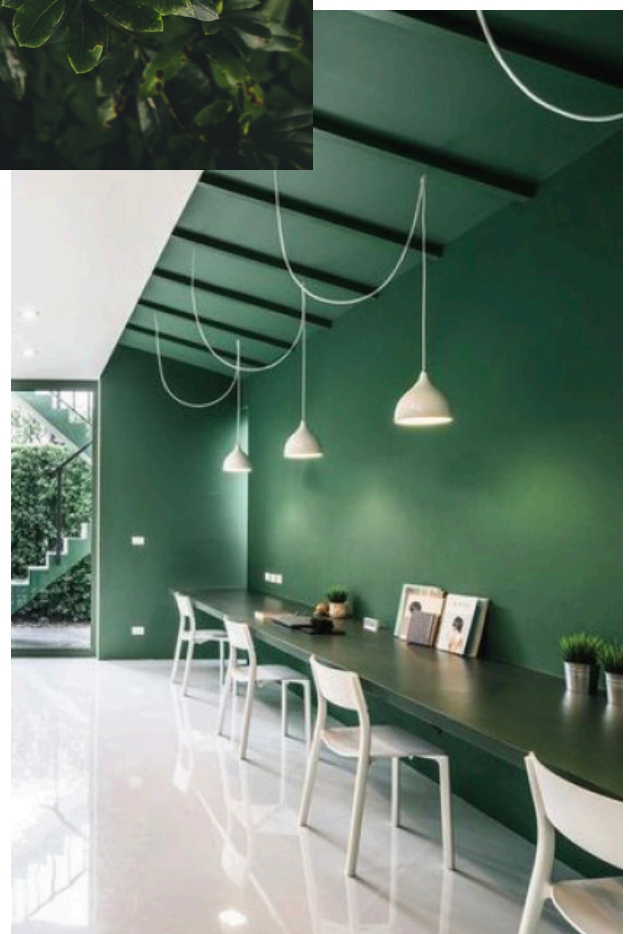

THE ELLIOTT

LUXURY
APARTMENTS

REFERENCES

Elliott Road boundary

URL AVAILABILITY

theelliottchapelhill.com

DISTINCTIVE FROM THE GROUND UP.

Bordered by Booker Creek, Village Plaza and Eastgate, The Elliott is centered in Chapel Hill's next great neighborhood—Blue Hill District. Blending the finest design with unmatched finishes and life-enriching amenities and benefits, The Elliott boasts luxurious residences that cater to Chapel Hill's vibrant and creative community.